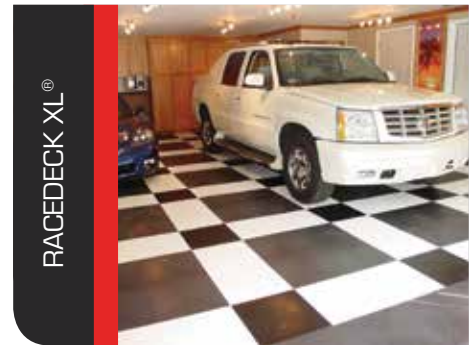

Available RaceDeck® Colour Options*

GRAPHITE	WHITE	ORANGE	ALLOY	BEIGE	YELLOW
BLACK	ROYAL BLUE	GREEN LIGHT	RED	ROYAL PURPLE	ESPRESSO

*CUSTOM COLOR OPTIONS ARE AVAILABLE

IT'S WHAT'S INSIDE THAT COUNTS!

Call 780.915.4767 for a free, no obligation, quote.

www.garagefrontiers.com

8331 Roper Rd, Edmonton, AB T6E 6W2 ph: 780.915.4767