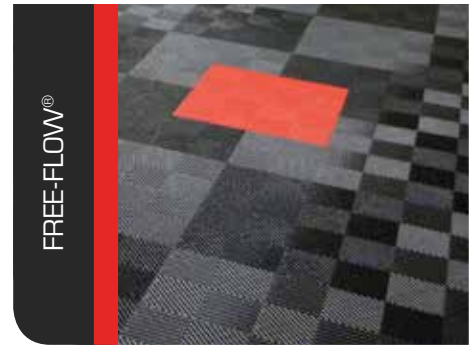

## Give your garage floor the unique style you want with superior protection you expect.

Garage Frontiers is now an approved re-seller and installer of **RaceDeck®** floor tiles.

With six different styles of garage flooring tiles, 14 standard colours, and limitless custom colour options; RaceDeck® modular garage floors are a great solution for any situation. RaceDeck® Floors are great for commercial, retail or residential applications such as garages, basements, shops, car shows and more.

### The Benefits of Garage Frontiers and RaceDeck® flooring.

- customizable patterns with many colours and styles to choose from
- slip resistant, superior abrasion and impact resistance
- long lasting, extremely durable
- installed in less than one day
- engineered to withstand mechanical environments
- not affected by petroleum products
- Full-Suspension Flooring® provides great anti-fatigue and insulation barrier
- Engineered to handle extreme roll capacities. Will support floor jacks, tool boxes and jack stands
- Trim edging easily snaps into floor to create a smooth transition
- 10 year limited warranty

[www.garagefrontiers.com](http://www.garagefrontiers.com)

8331 Roper Rd, Edmonton, AB T6E 6W2 ph: 780.915.4767

Available RaceDeck® Colour Options\*

- |   |  |   |   |  |  |
|---|--|---|---|--|--|
|  GRAPHITE |  WHITE      |  ORANGE      |  ALLOY |  BEIGE        |  YELLOW   |
|  BLACK    |  ROYAL BLUE |  GREEN LIGHT |  RED   |  ROYAL PURPLE |  ESPRESSO |