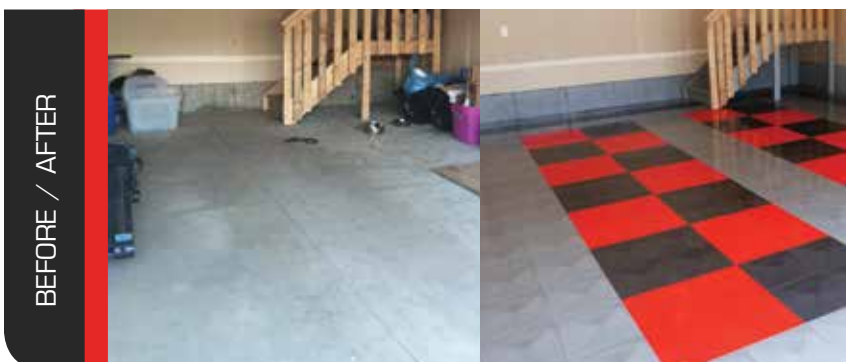

## Give your garage floor the unique style you want with superior protection you expect.

Garage Frontiers is now an approved re-seller and installer of **RaceDeck®** floor tiles.

With six different styles of garage flooring tiles, 14 standard colours, and limitless custom colour options; RaceDeck® modular garage floors are a great solution for any situation. RaceDeck® Floors are great for commercial, retail or residential applications such as garages, basements, shops, car shows and more.

### The Benefits of Garage Frontiers and RaceDeck® flooring.

- customizable patterns with many colours and styles to choose from
- slip resistant, superior abrasion and impact resistance
- long lasting, extremely durable
- installed in less than one day
- engineered to withstand mechanical environments
- not affected by petroleum products
- Full-Suspension Flooring® provides great anti-fatigue and insulation barrier
- Engineered to handle extreme roll capacities. Will support floor jacks, tool boxes and jack stands
- Trim edging easily snaps into floor to create a smooth transition
- 10 year limited warranty